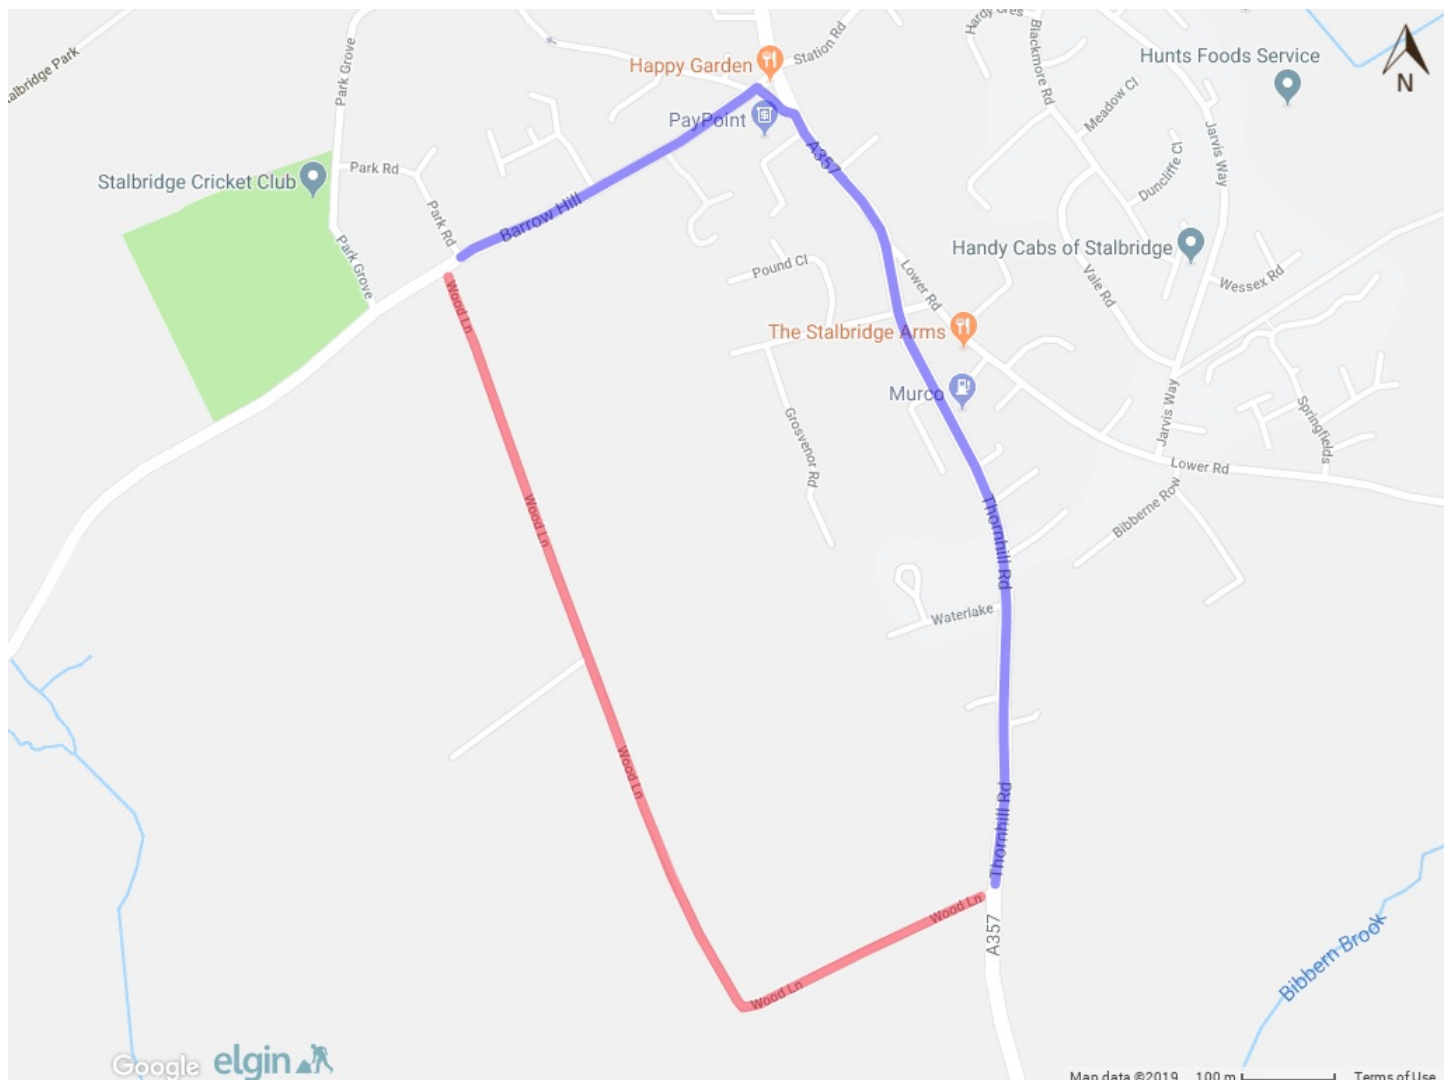

PROPOSED WORKS IN YOUR AREA - Wood Lane, Stalbridge

Dear Sir /Madam

To enable us to carry out maintenance work, we plan to close Wood Lane, Stalbridge between 11th September 2019 and 16th September 2019. The road will be closed daily between the hours of 09:00 and 16:00 but it will be open overnight and at weekends.

We will be repairing sections of road within the area marked in red indicated on the map. The diversion route is marked in blue. National regulations state that we have to divert traffic onto the same classification of road as the one we have closed.

In the current financial climate, the highways service has had to focus its budget on targeting the most damaged sections of road and areas with safety issues.

We will contact you again nearer the time to confirm the dates of the work and the closure needed.

If you wish to discuss any issues regarding this work, please [contact us](#).

Yours faithfully

Colin Griffin
Site Agent
Dorset Highways

01305 228100

Map data © [Google Terms of Use](#)

[Find out more about road maintenance on our website](#) | [View all roadworks in your area](#)